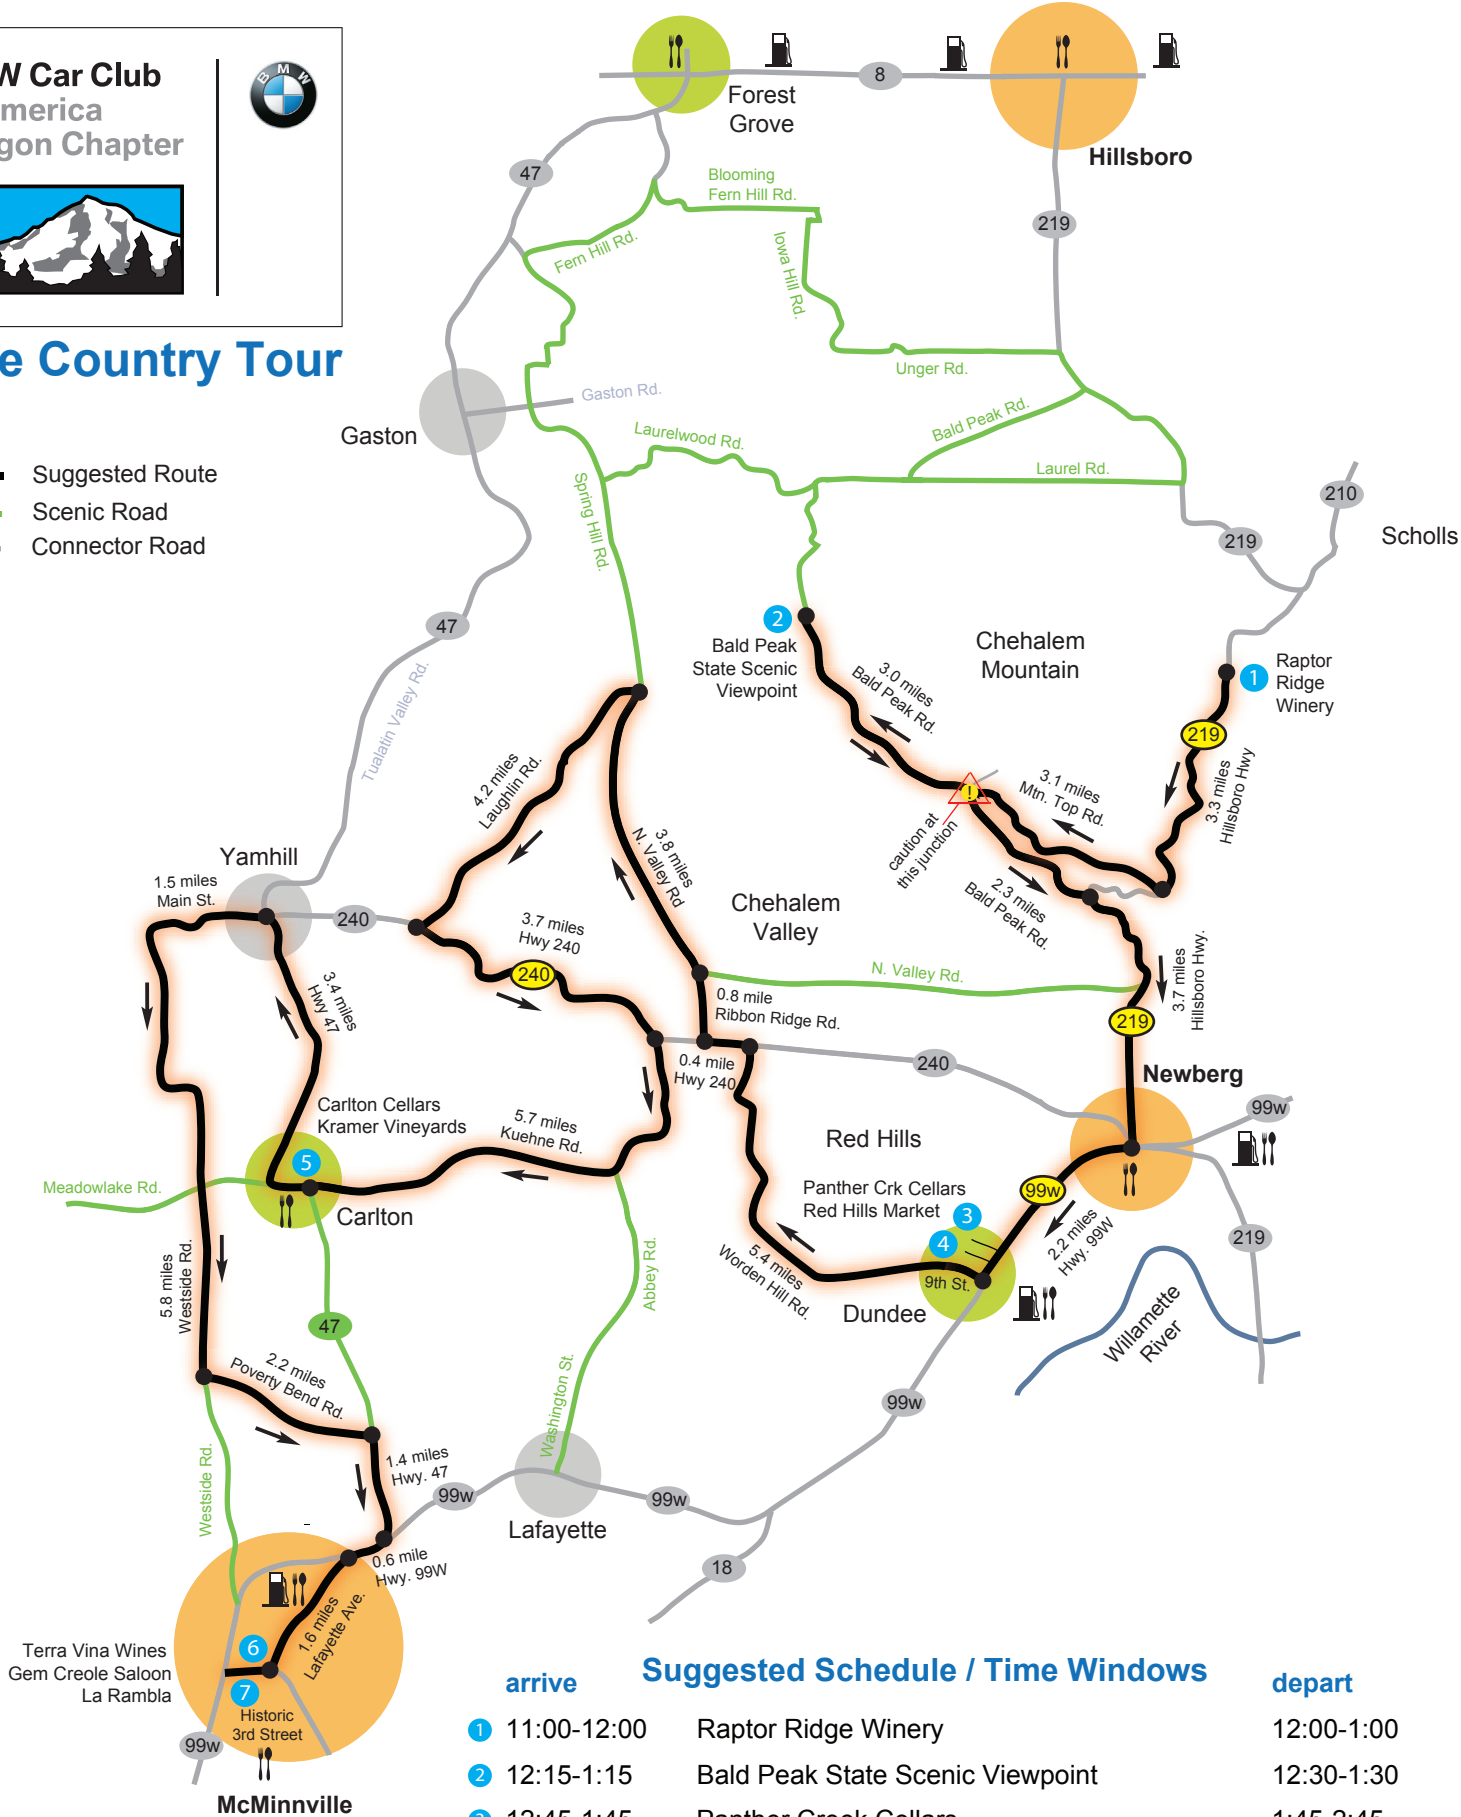

Wine Country Tour

- Suggested Route
- Scenic Road
- Connector Road

arrive

Suggested Schedule / Time Windows

depart

1	11:00-12:00	Raptor Ridge Winery	12:00-1:00
2	12:15-1:15	Bald Peak State Scenic Viewpoint	12:30-1:30
3	12:45-1:45	Panther Creek Cellars	1:45-2:45
4	2:00-3:00	Red Hills Market	2:30-3:30
5	3:15-4:15	Carlton Cellars and Kramer Vineyards	4:45-5:45
6	5:15-6:15	Terra Vina Wines	6:00-7:00
7	6:00-7:00	Gem Creole Saloon	9:00
	7:00-8:00	La Rambla (next door)	9:00